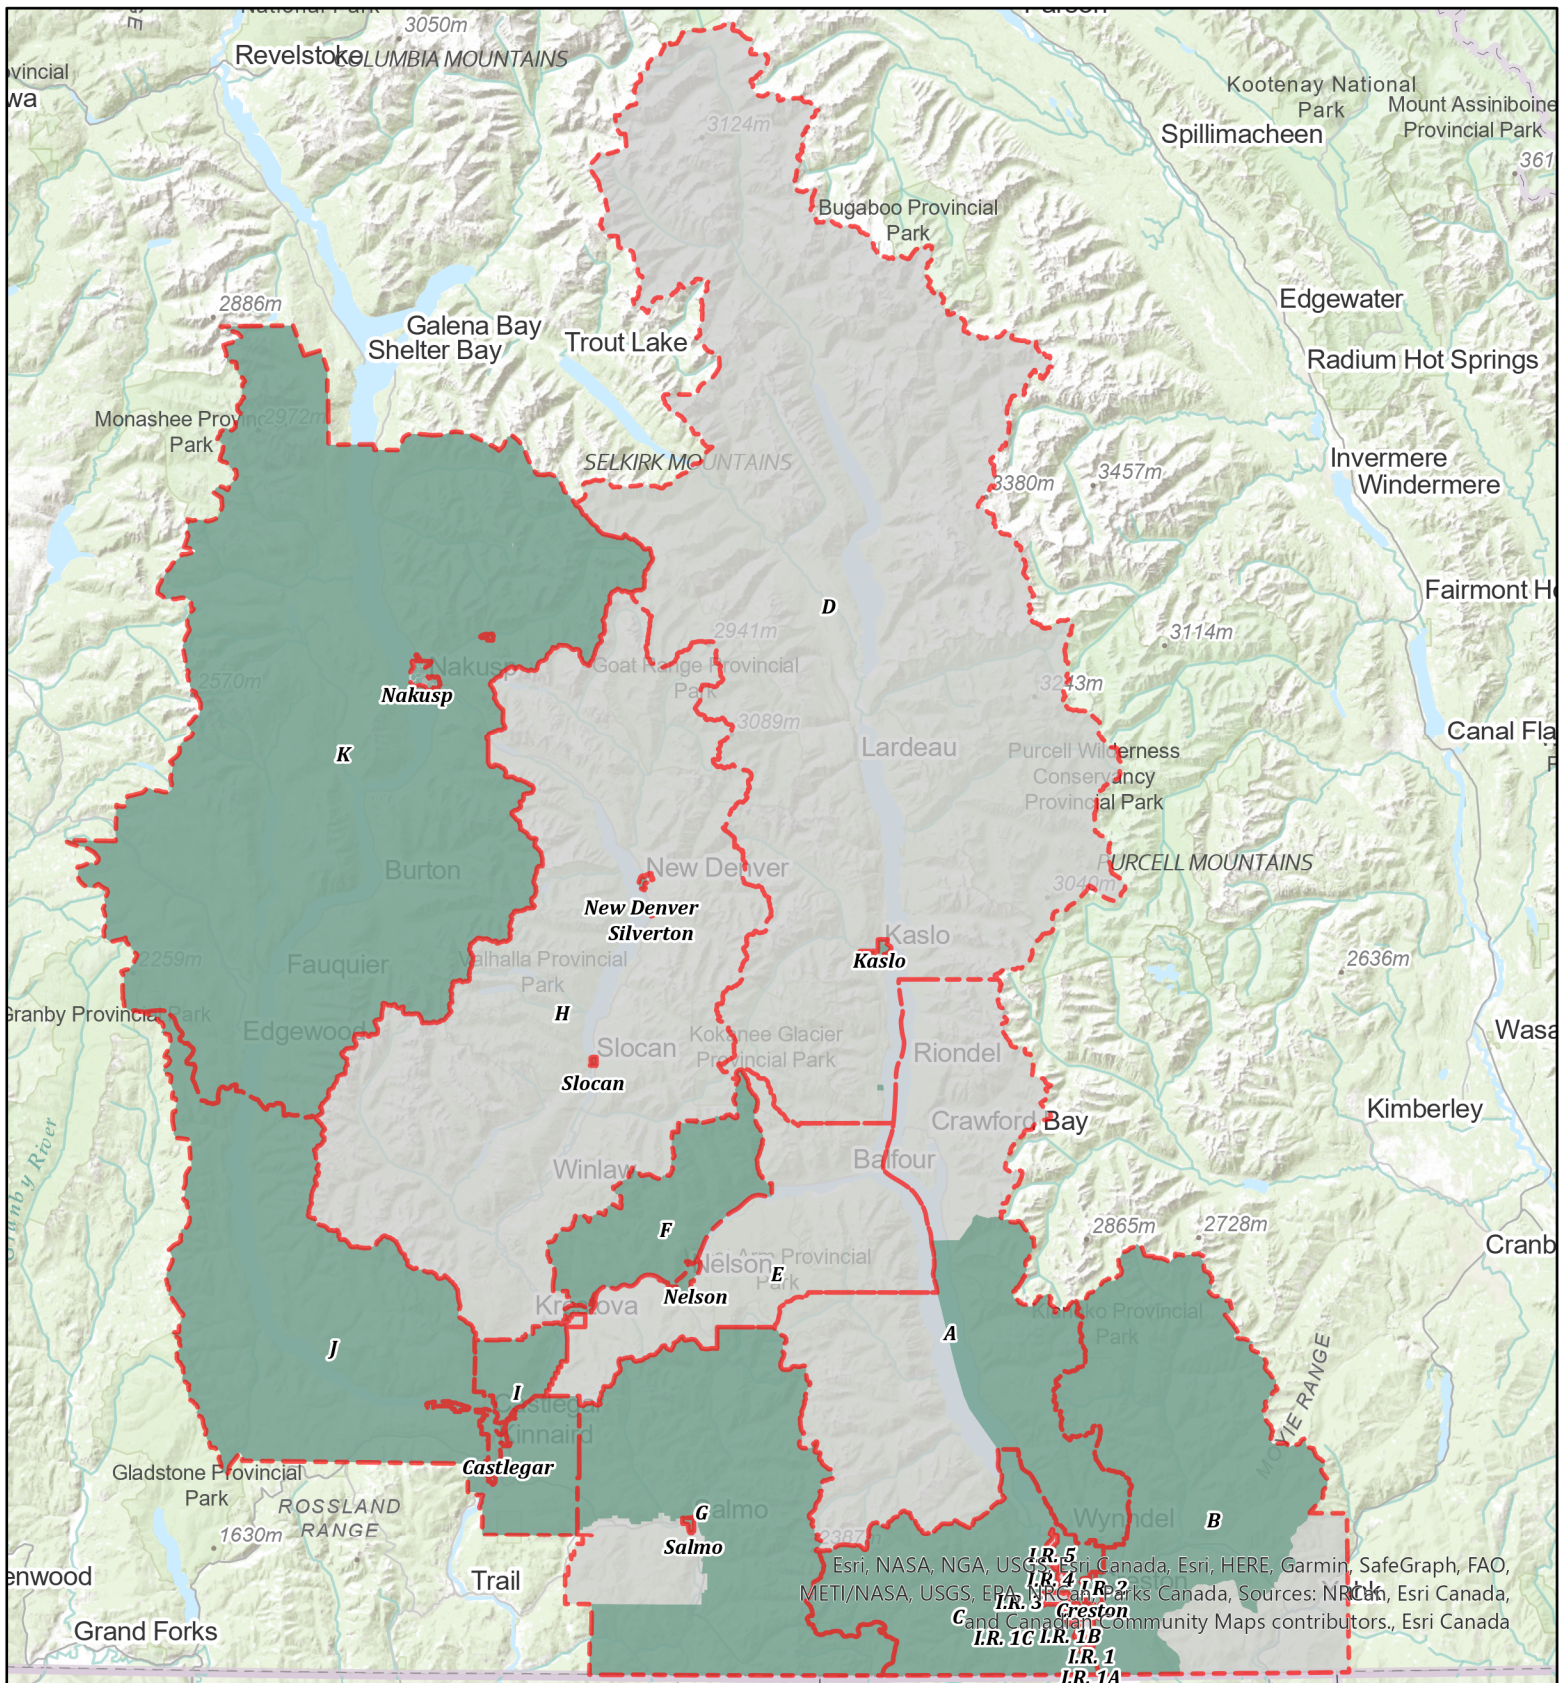

# RDCK Areas with Zoning

Esri, NASA, NGA, USGS, Esri Canada, Esri, HERE, Garmin, SafeGraph, FAO, METI/NASA, USGS, EPA, NRCAN, Parks Canada, Sources: NRCAN, Esri Canada, and Canadian Community Maps contributors, Esri Canada

REGIONAL DISTRICT OF CENTRAL KOOTENAY  
 Box 590, 202 Lakeside Drive,  
 Nelson, BC V1L 5R4  
 Phone: 1-800-268-7325 www.rdck.bc.ca  
 maps@rdck.bc.ca

-  Electoral Areas
-  Zoned
-  Unzoned

**Map Scale:**

1:1,050,000

Date: Tuesday, March 14, 2023

The mapping information shown are approximate representations and should only be used for reference purposes. The Regional District of Central Kootenay is not responsible for any errors or omissions on this map.